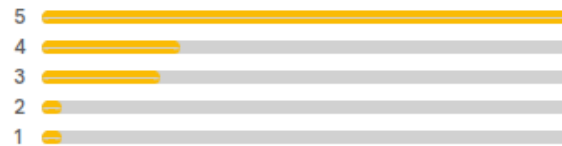

Google review summary

Reviews aren't verified ⓘ