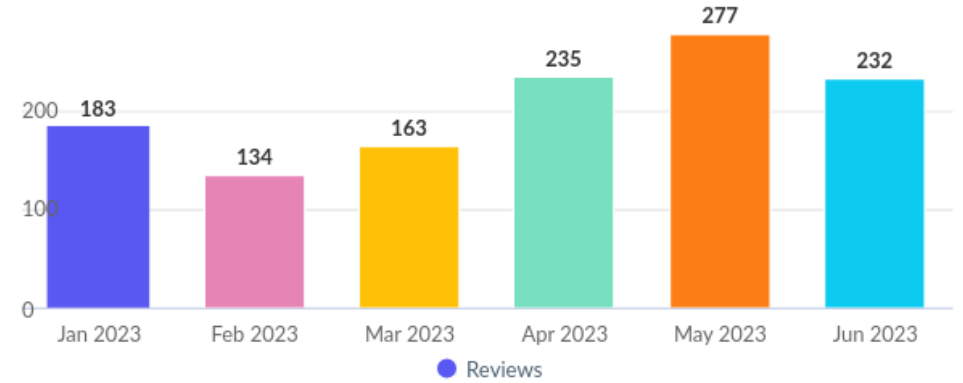

Reviews by Month